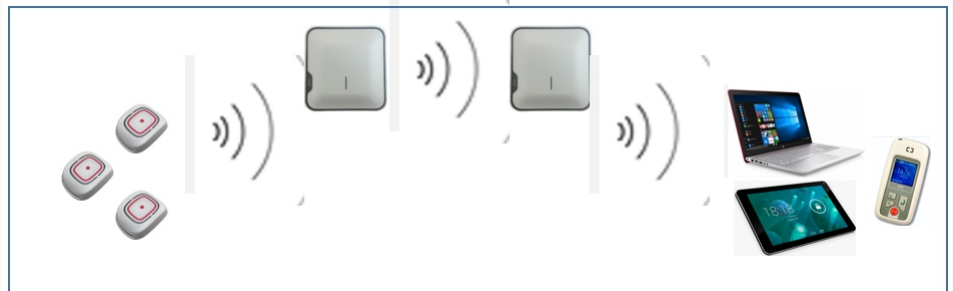

REPO+ II

Advanced radio repeater unit

REPO+ II is a unit designed to expand the coverage of Neat RF devices in residential care environments. When a signal from a radio transmitter is received, it is forwarded by REPO+ II with a higher output power level.

This device guarantees that all alarms reach their destination without any limitation regarding the size of the center, structures and materials used. Its coverage is 2.5 km in free-field conditions in the EU frequency, 869.4 MHz.

The unit may be configured to retransmit either all radio signals or up to eight radio signals with preprogrammed codes.

Focus on safety

REPO+ II has a self-rechargeable battery that comes into operation when there is a power outage, in this way it is possible to guarantee the continuity of the service for up to 72 hours. Once the supply is restored, the battery is charged again.